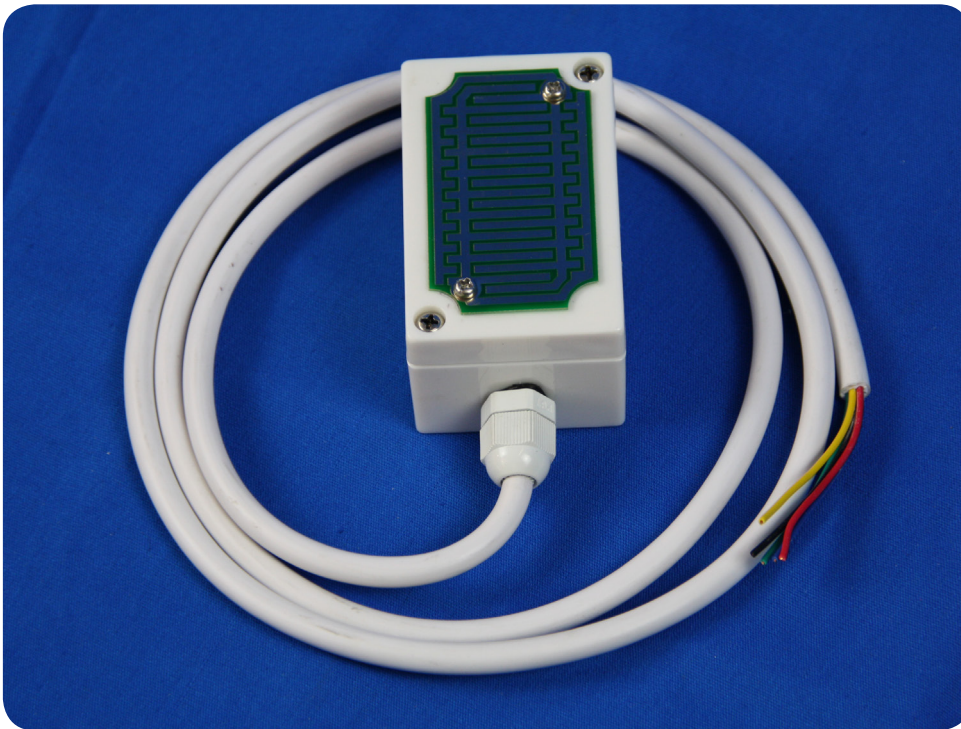

Placed on the roof, the rain sensor will send a 'close' command to the

controlled windows at the first drops of rain. This signal will continue until the sensor pad is dry again. Once the signal has ceased the occupants will again have full control of the windows and can open them at their leisure.

To ensure this happens in a timely manner there is a small 'heater' in the sensor. This works to evaporate the water as soon as possible halting the 'close' command.

Feel free to call us and discuss this option as it does add a very useful element to any automated window system.

## Rain Sensor | Features

- In-built circuit board
- Quick and easy to set up
- Compact size
- ????????

Phone:

(07) 3265 5771

Fax:

(07) 3265 5662

Web:

[www.uniquewindowsservices.com](http://www.uniquewindowsservices.com)

## Rain Sensor | Specification Text

The automated window control system is to be interfaced with a Rain Sensor located externally on the building in a position that will not be impeded from rain.

The sensor is to be a Dual PCB type available from Unique Window Services 07 32655771.