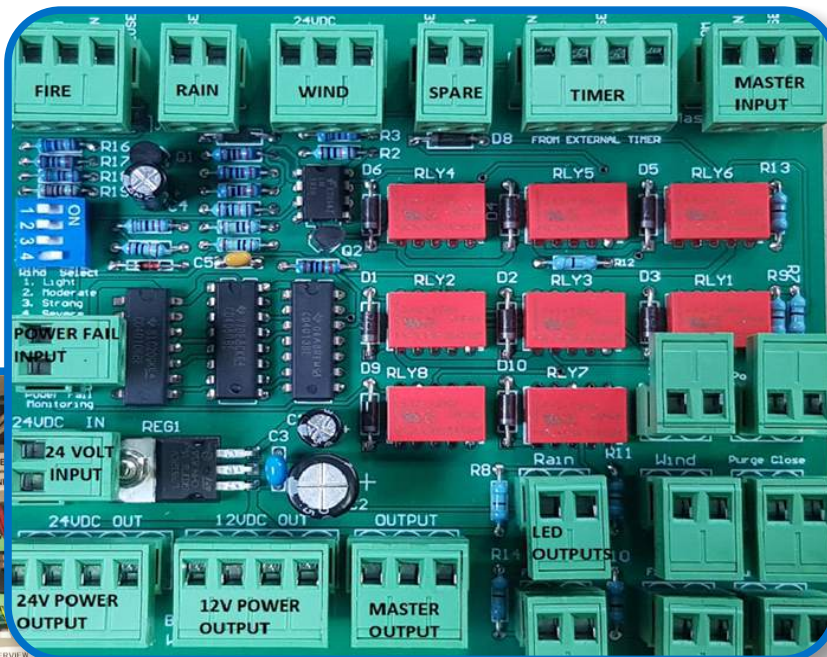

- Rain sensor input
- Wind sensor input
- Temperature control
- Radio Frequency Master over-ride control
- Multifunction timer includes Night Purge

The beauty of this system is that it is completely modular, so if you only need a fail-safe battery back-up system and none of the sensors or timers the Window Intellect controller has the Fire system requirements standard specifically to keep costs to a minimum.

But if it is all the bells and whistles you are after, covering multiple levels over large floor spaces with multiple zones.

The Auto Intellect is the perfect solution as this is exactly what we have created this product for.

For more information on the Australian made Window Intellect please call Unique Window Services on (07) 3265 5771.

Right: Window Intellect System master switch section.

Left: Window Intellect System control unit.